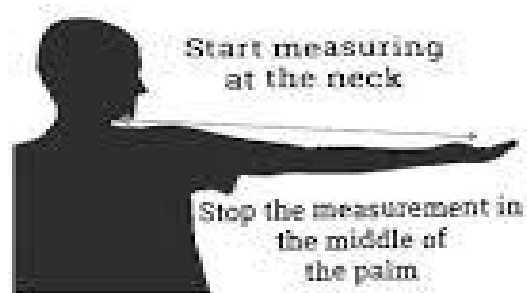

Violin Measurement Guide

Helpful link to find the right violin size:

<https://musicalinstrumenthire.com/violin-sizing-guide-how-to-measure/>

And also this:

ARM LENGTH	AGE (YEARS)	Violin Size
14" to 15" 3/8	3 - 5	1/16
15" 3/8 to 17"	3 - 5	1/10
17.1" to 17.5"	3 - 5	1/8
17.6" to 20"	4 - 7	1/4
20" to 22"	6 - 10	1/2
22" to 23.5"	9 - 11	3/4
23.5" & up	9 - Adult	4/4 Full Size